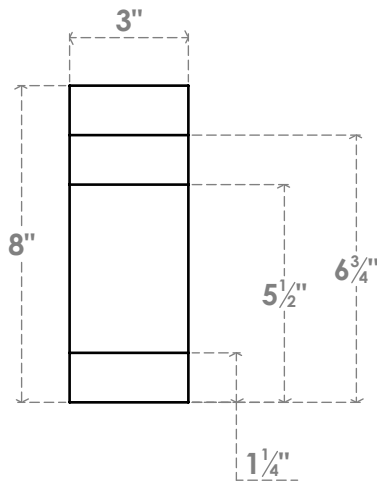

RFTP03X08X20MED

3"W X 8"H X 20"L MEDITERRANEAN ARCHITECTURAL GRADE PVC RAFTER TAIL

SIDE PROFILE

FRONT PROFILE

ISOMETRIC

EKENA MILLWORK
 2300 WEST MAIN ST.
 CLARKSVILLE, TX 75426
 TOLL FREE: 866-607-0453
 WWW.EKENAMILLWORK.COM

NOTES

1. INSTALLATION TO BE COMPLETED IN ACCORDANCE WITH MANUFACTURER'S SPECIFICATIONS.
2. DRAWING MAY NOT BE TO SCALE
3. THIS DRAWING IS INTENDED FOR DESIGN AND PLANNING PURPOSES ONLY.
4. ALL INFORMATION CONTAINED HEREIN WAS CURRENT AT THE TIME OF DEVELOPMENT BUT MUST BE REVIEWED AND APPROVED BY THE PRODUCT MANUFACTURER TO BE CONSIDERED ACCURATE.
5. ARCHITECTURAL GRADE PVC PRODUCTS ARE MADE FROM EXPANDED CELLULAR PVC AND COME NATURALLY WHITE BUT MAY BE PAINTED