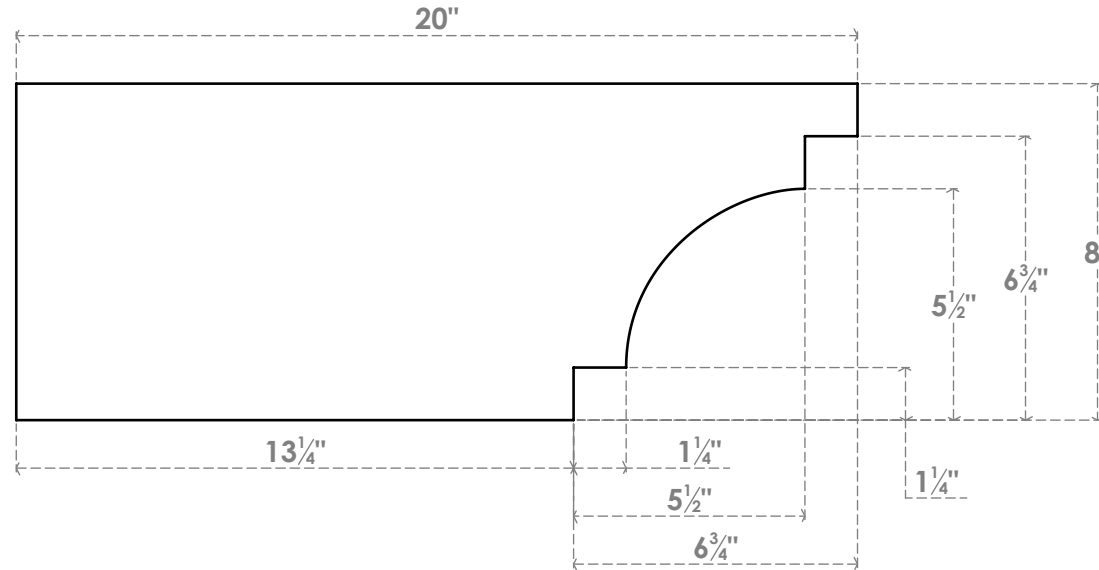

RFTP03X08X20MED

3"W X 8"H X 20"L MEDITERRANEAN ARCHITECTURAL GRADE PVC RAFTER TAIL

SIDE PROFILE

FRONT PROFILE

ISOMETRIC

EKENA MILLWORK
 2300 WEST MAIN ST.
 CLARKSVILLE, TX 75426
 TOLL FREE: 866-607-0453
 WWW.EKENAMILLWORK.COM